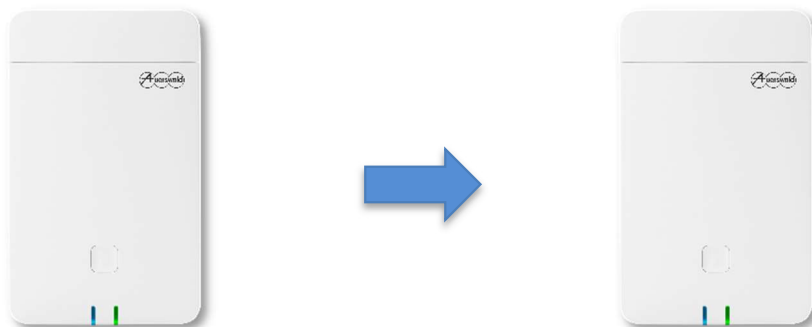

Max. 20

Up to three WS-500S: one master, two bases

Advantage: better coverage

The system: growth possibilities

- **Upgrade possibility 2**

Single Cell: COMfortel WS-500 S

Max. 20

Max. 50